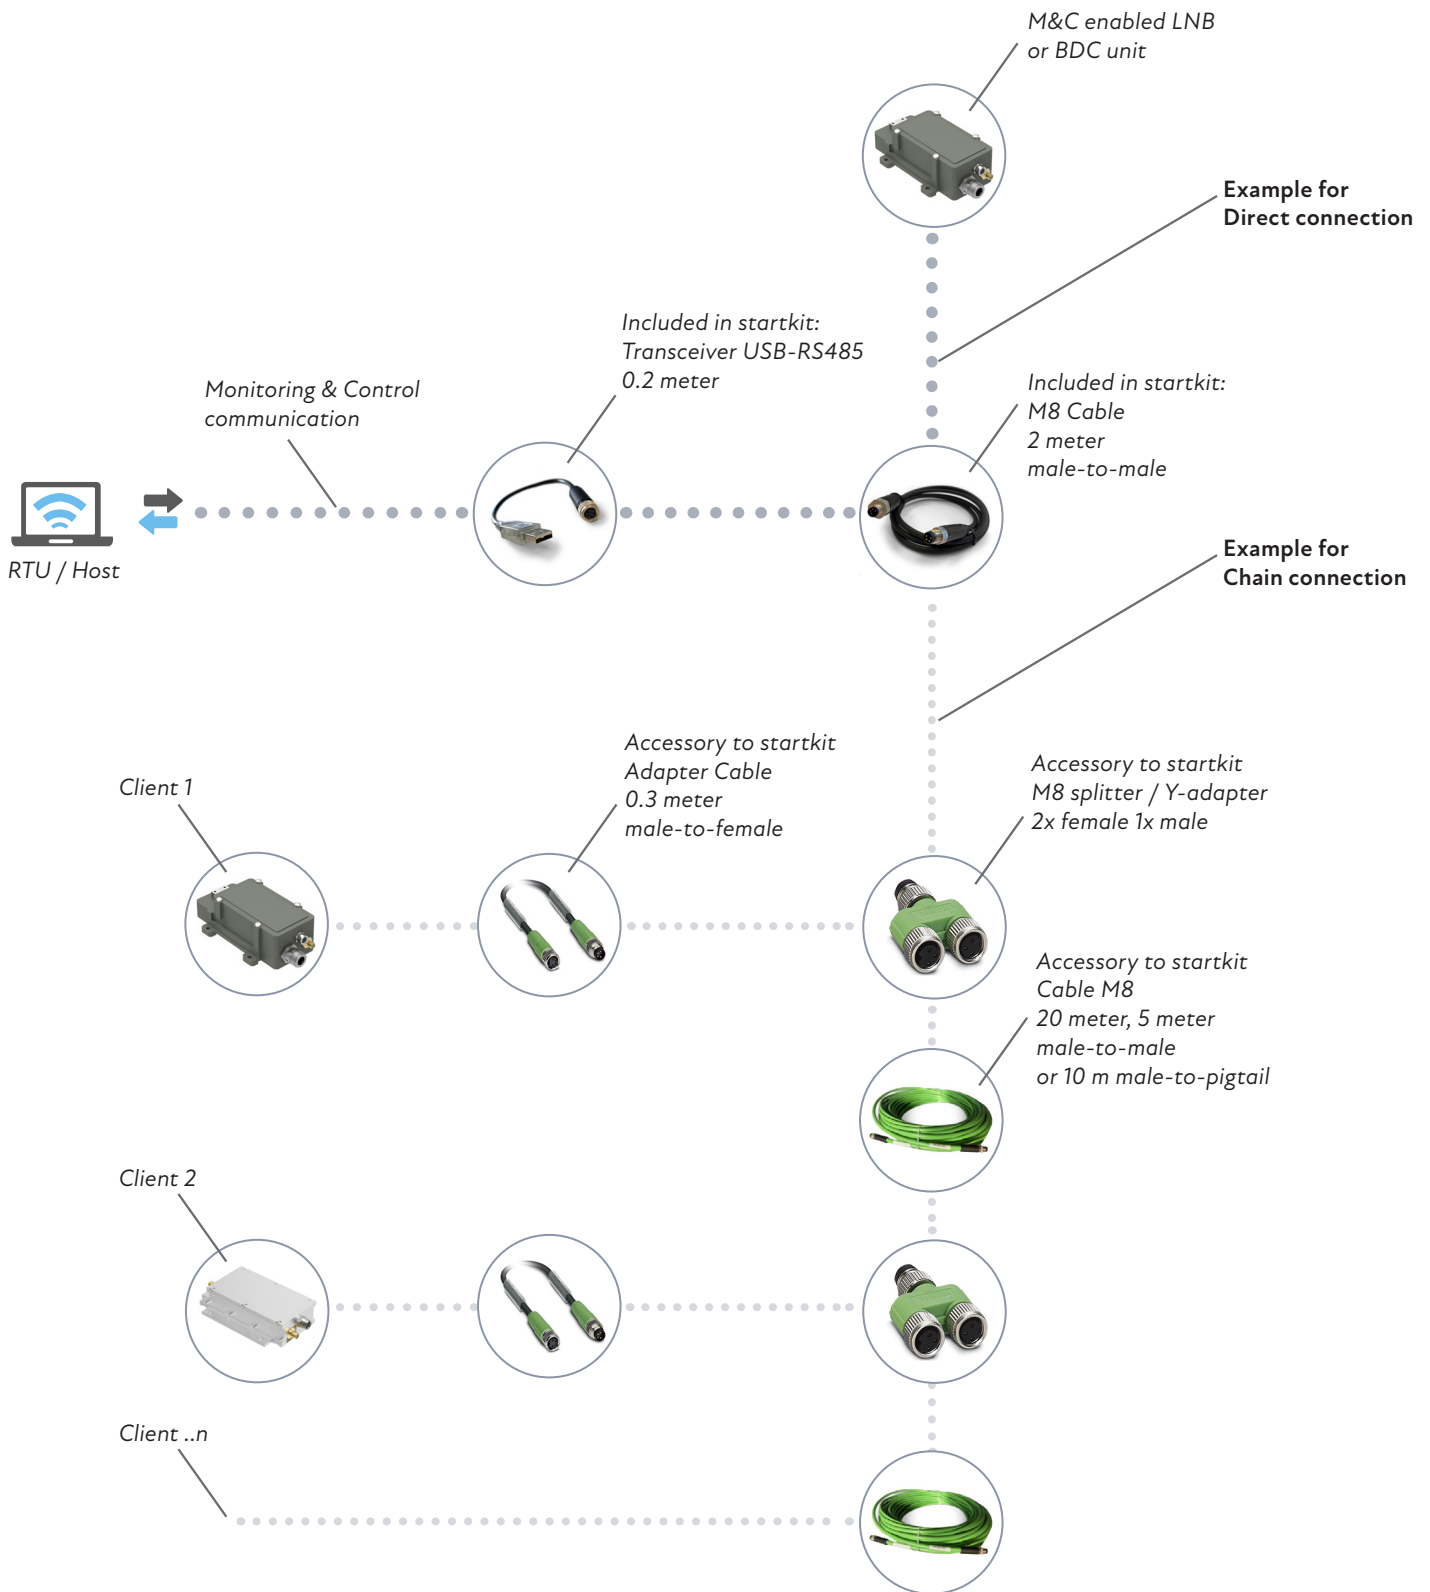

Monitoring & Control Startkit Hardware

Direct and Chain Connection Schematic

Schematic illustrations only, may differ from actual products

Explore our full product range in this category 