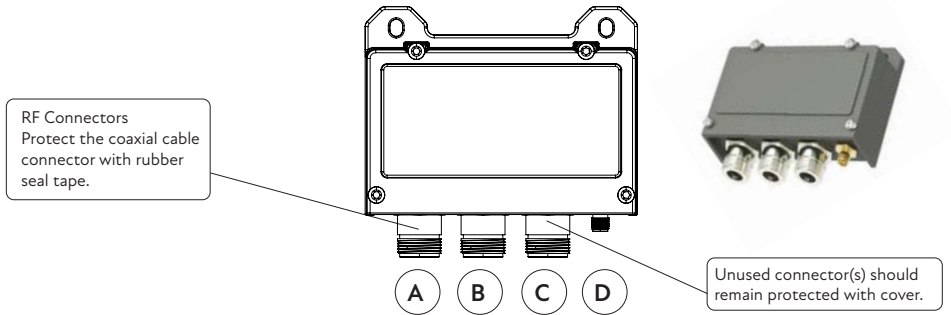

Thank you for choosing products from Swedish Microwave

i Use the predrilled holes for mounting the device vertically. Any other means of mounting may void the warranty.

! Make sure that the antenna system is grounded to earth to avoid voltage discharge. Power the device with the recommended DC voltage. Too high voltage can damage the device. Connect everything properly before switching on DC voltage. Please consider the voltage drop in a long coaxial cable as too low voltage can affect the functionality.

CAUTION!
Protect against water penetration. The components are designed for operation in temperatures between -40 to +80°C.

*Actual product may differ from illustration

Connector A
N (f) 50 Ω – L-band output to receiver/modem and DC input to LNB
Types: F (f) 75 Ω or SMA (f) 50 Ω